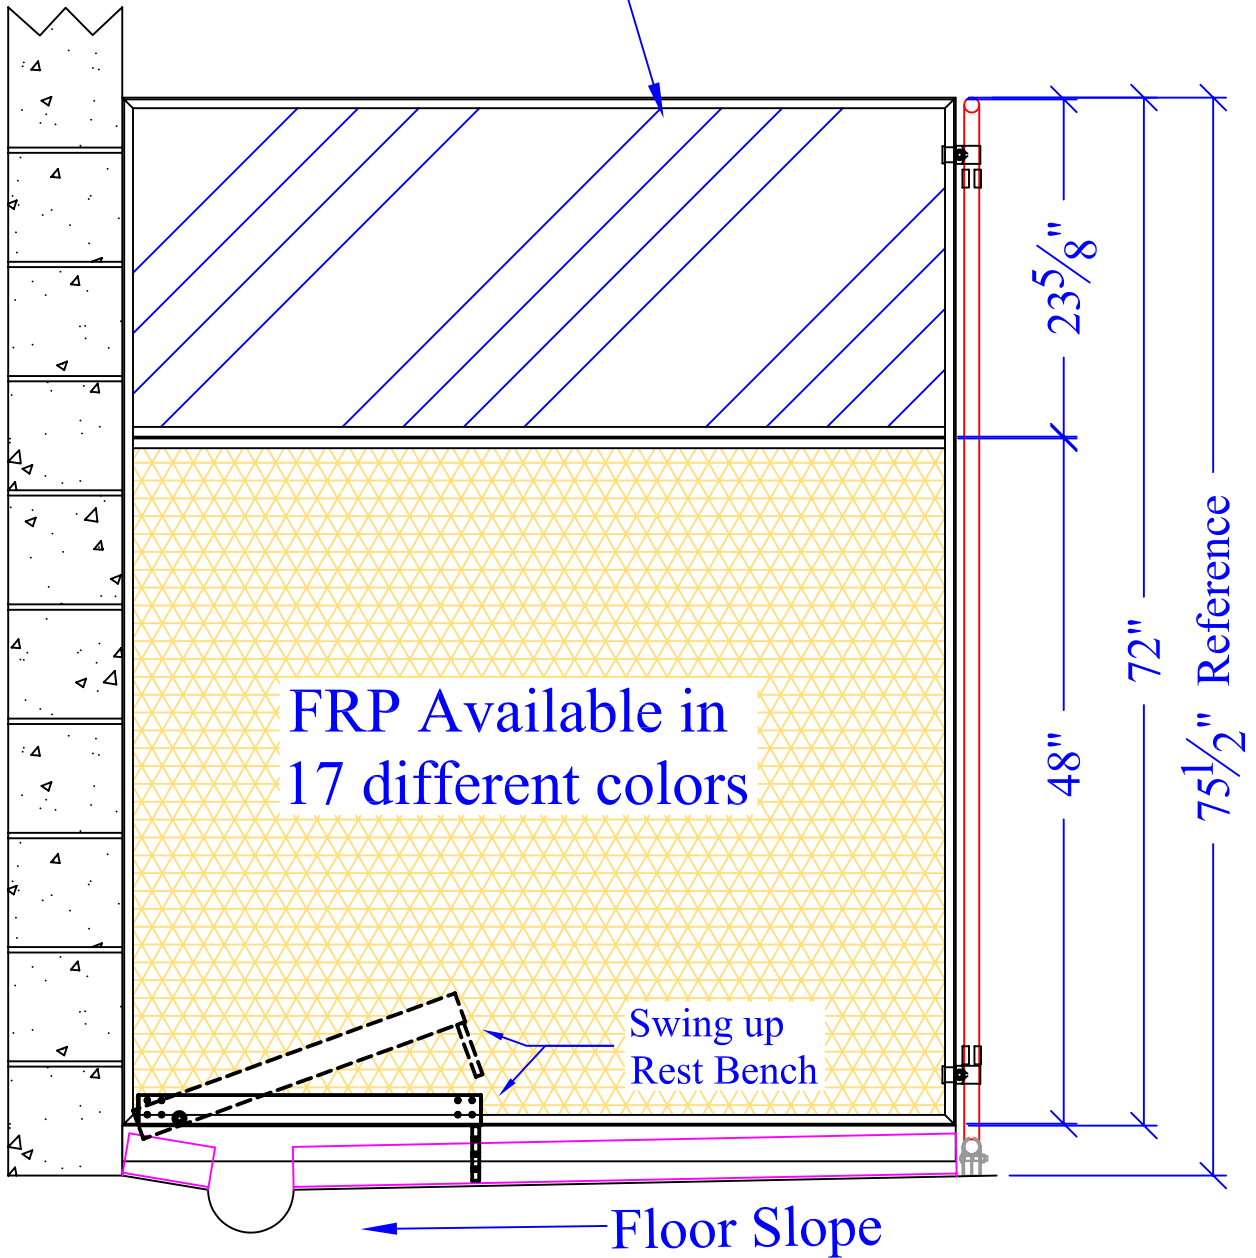

# Side View of Interior Run Tempered Glass Option

FRP Available in  
17 different colors

Swing up  
Rest Bench

Floor Slope

Various sizes available.  
Optional Rest Bench shown.